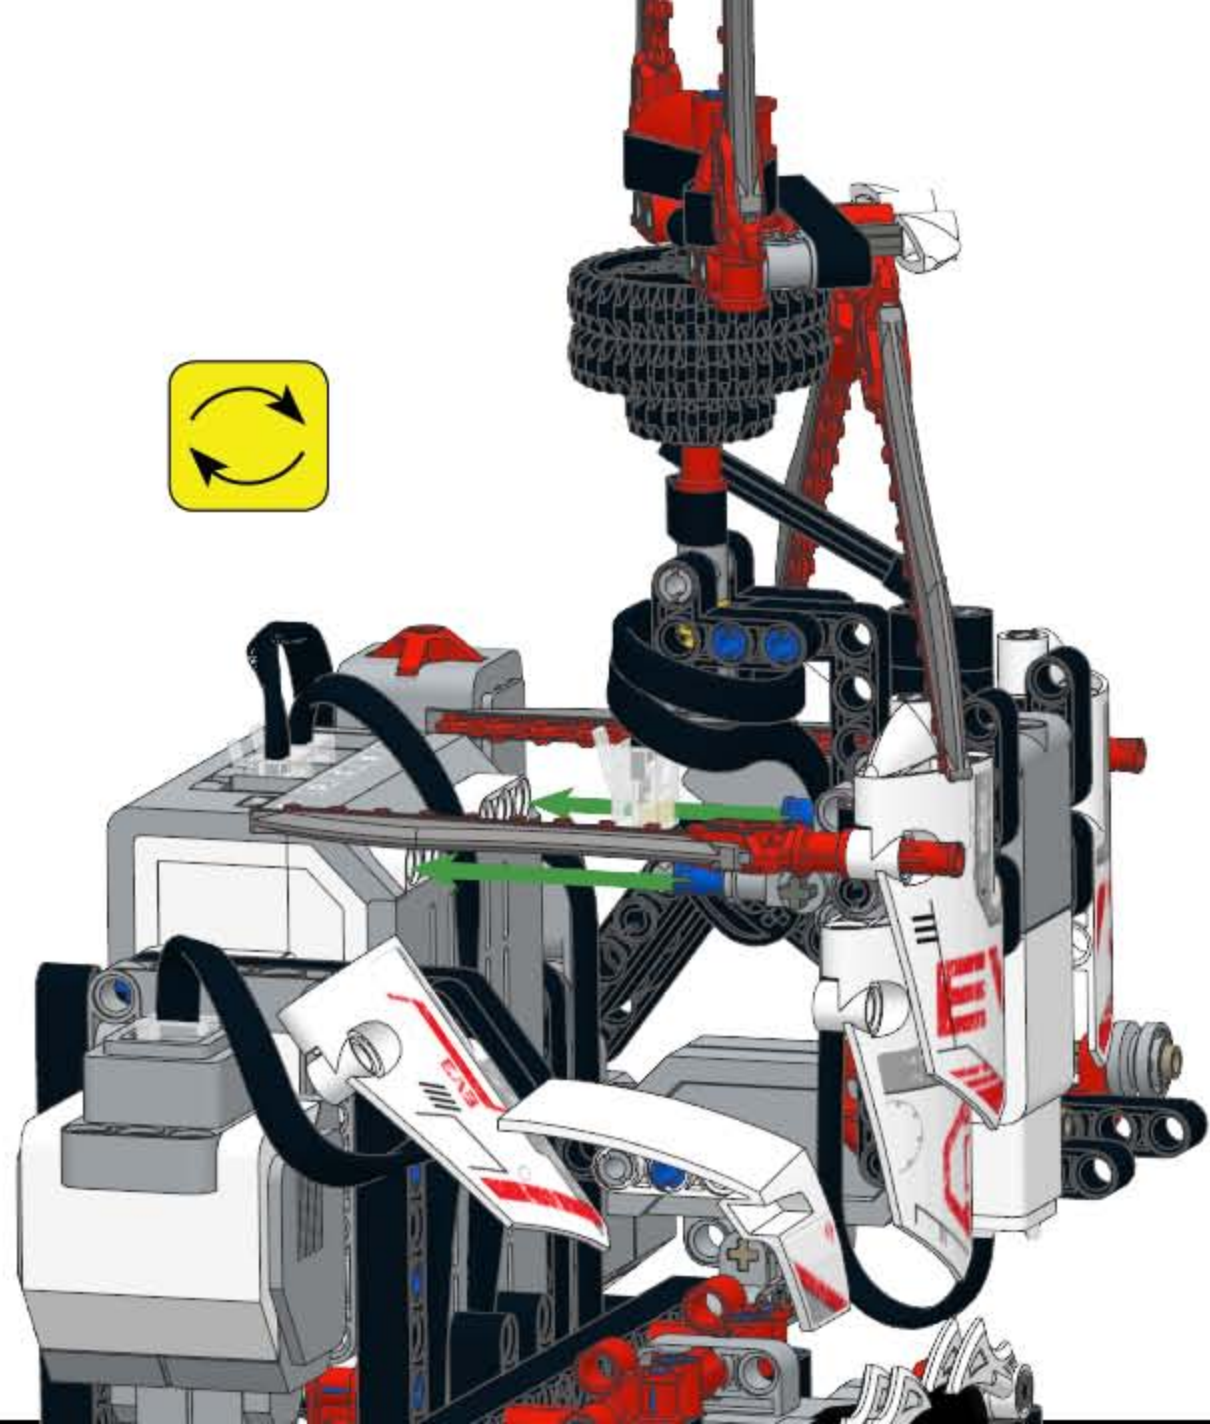

8

18

19

11

12

13

14

Model and building instructions by Philippe «Philo» Hurbain
Built from a single 31313 EV3[®] MINDSTORMS[®] set.