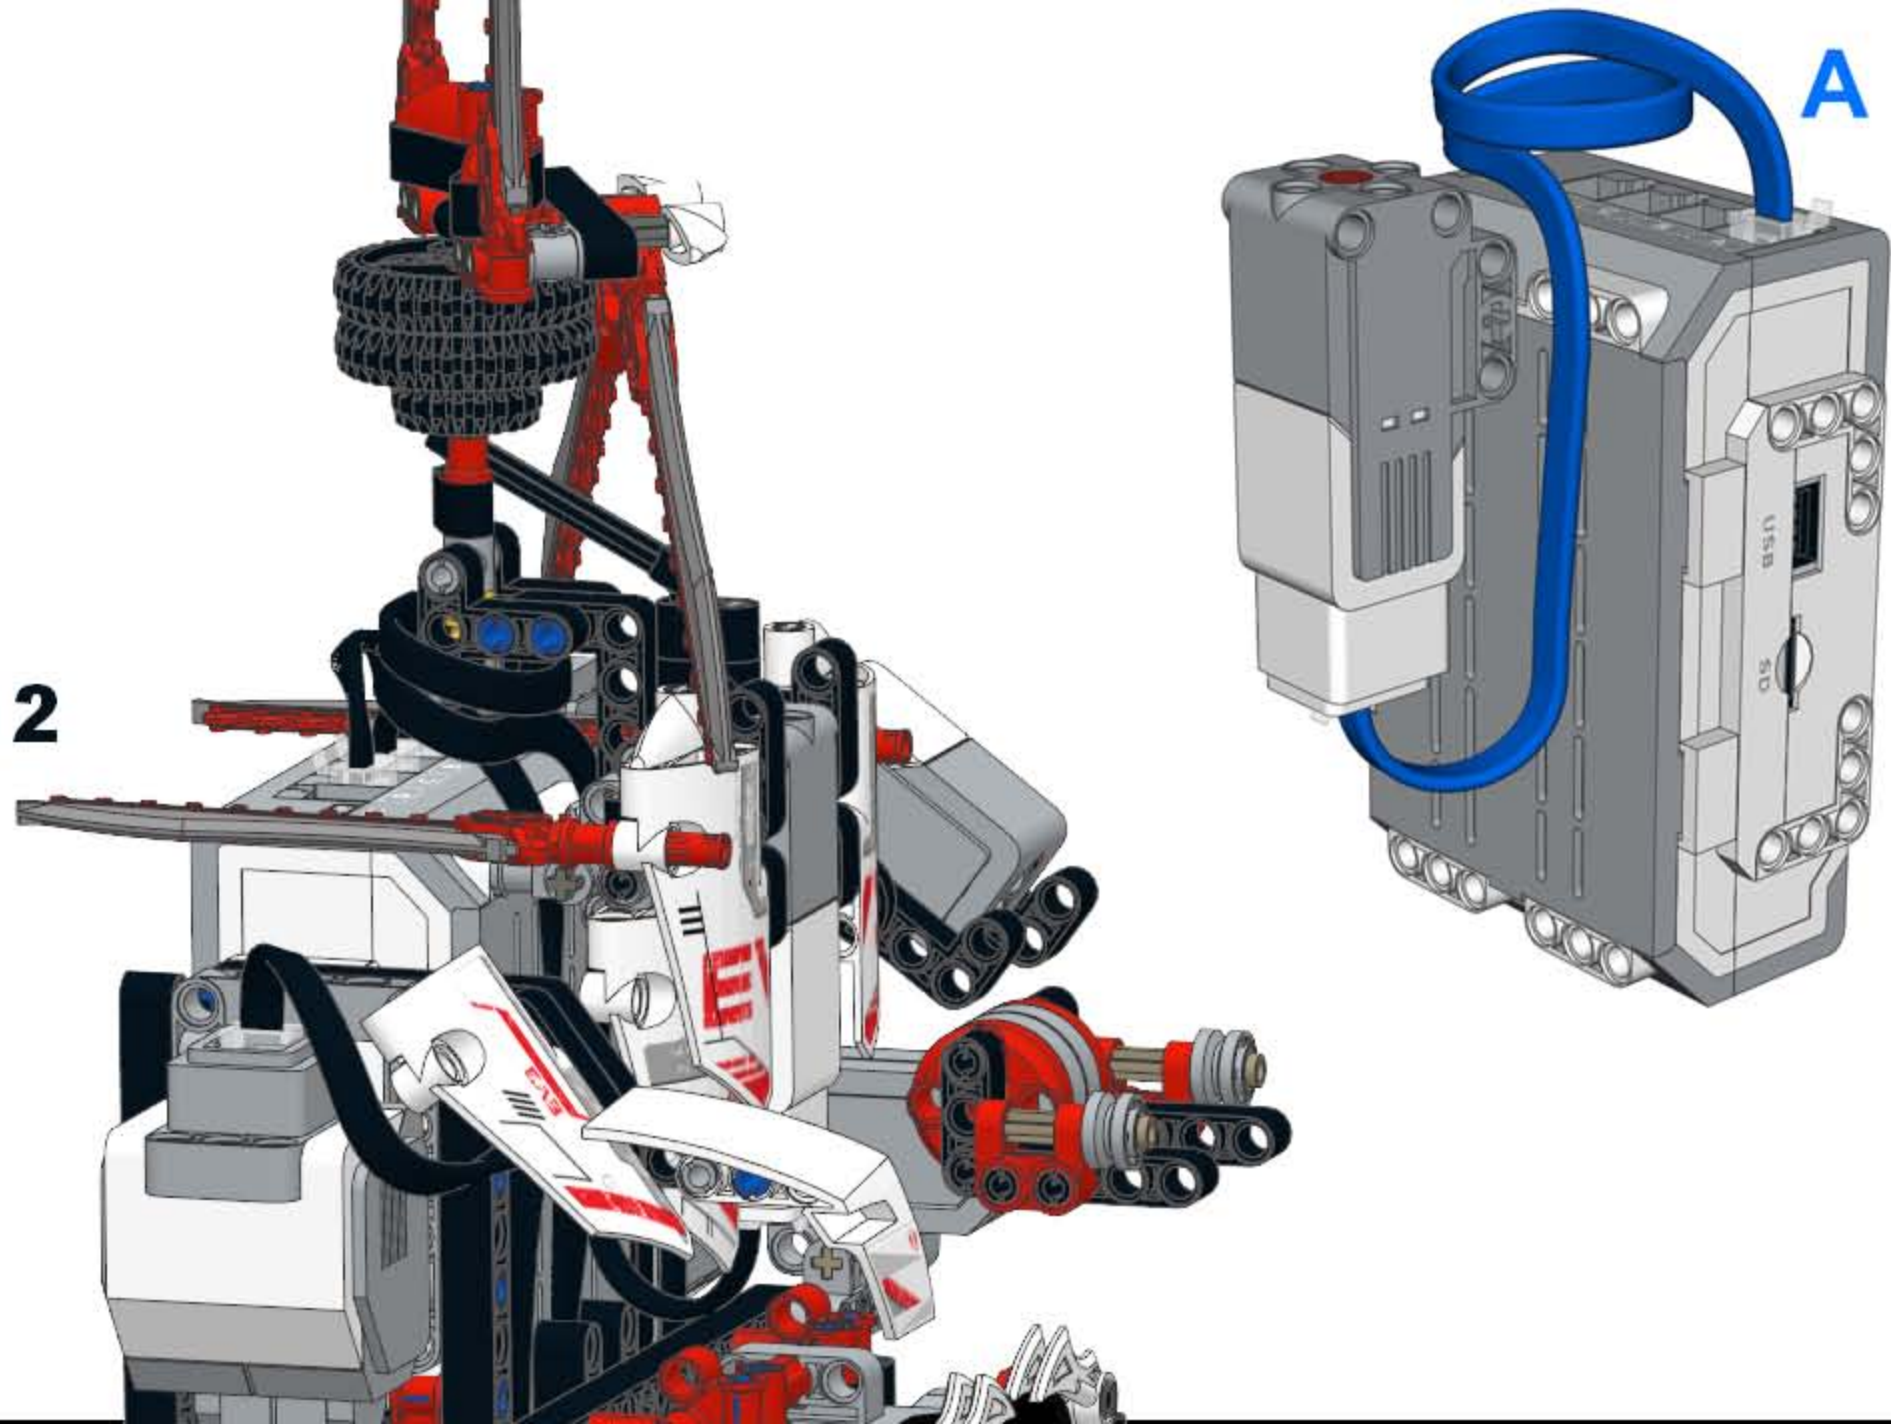

8

18

19

11

12

13

14

Model and building instructions by Philippe «Philo» Hurbain
Built from a single 31313 EV3[®] MINDSTORMS[®] set.